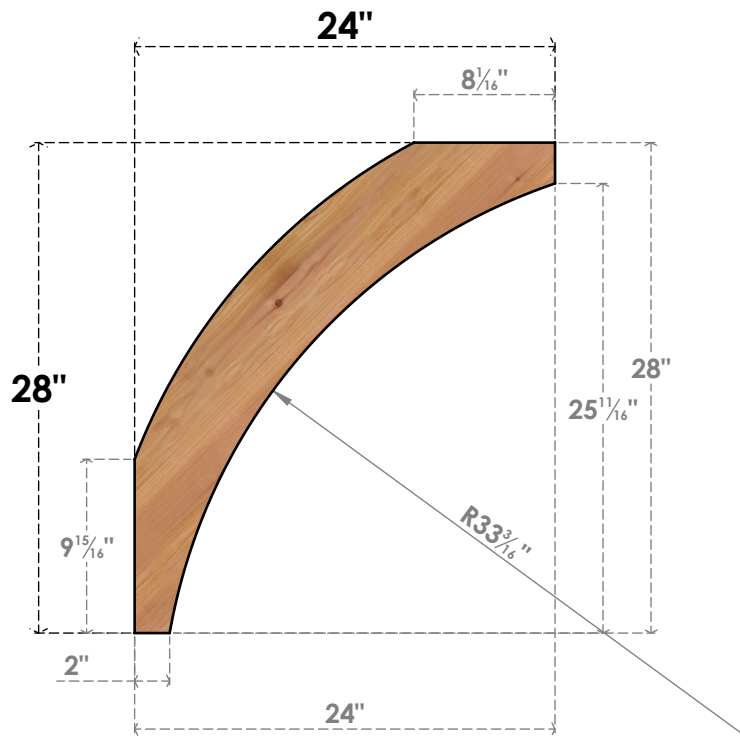

BRC06X24X28THR00SWR

5 1/2"W X 24"D X 28"H THORTON SMOOTH BRACE, WESTERN RED CEDAR

SIDE

FRONT

EKENA MILLWORK
 2300 WEST MAIN ST.
 CLARKSVILLE, TX 75426
 TOLL FREE: 866-607-0453
 WWW.EKENAMILLWORK.COM

NOTES

1. INSTALLATION TO BE COMPLETED IN ACCORDANCE WITH MANUFACTURER'S SPECIFICATIONS.
2. DRAWING MAY NOT BE TO SCALE
3. THIS DRAWING IS INTENDED FOR DESIGN AND PLANNING PURPOSES ONLY.
4. ALL INFORMATION CONTAINED HEREIN WAS CURRENT AT THE TIME OF DEVELOPMENT BUT MUST BE REVIEWED AND APPROVED BY THE PRODUCT MANUFACTURER TO BE CONSIDERED ACCURATE.
5. PRODUCTS ARE NOT KILN DRIED. THIS ITEM IS UNIQUE AND WILL CONTAIN THE NATURAL VARIATIONS THAT THE WOOD SPECIES OFFERS. THIS MAY RESULT IN VARIATIONS UP TO 1/4"