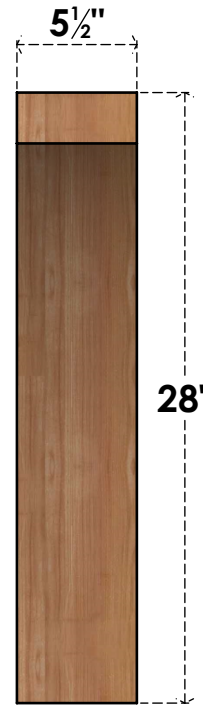

BRC06X24X28THR00SWR

5 1/2"W X 24"D X 28"H THORTON SMOOTH BRACE, WESTERN RED CEDAR

SIDE

FRONT

EKENA MILLWORK
 2300 WEST MAIN ST.
 CLARKSVILLE, TX 75426
 TOLL FREE: 866-607-0453
 WWW.EKENAMILLWORK.COM

NOTES

1. INSTALLATION TO BE COMPLETED IN ACCORDANCE WITH MANUFACTURER'S SPECIFICATIONS.
2. DRAWING MAY NOT BE TO SCALE
3. THIS DRAWING IS INTENDED FOR DESIGN AND PLANNING PURPOSES ONLY.
4. ALL INFORMATION CONTAINED HEREIN WAS CURRENT AT THE TIME OF DEVELOPMENT BUT MUST BE REVIEWED AND APPROVED BY THE PRODUCT MANUFACTURER TO BE CONSIDERED ACCURATE.
5. PRODUCTS ARE NOT KILN DRIED. THIS ITEM IS UNIQUE AND WILL CONTAIN THE NATURAL VARIATIONS THAT THE WOOD SPECIES OFFERS. THIS MAY RESULT IN VARIATIONS UP TO 1/4"